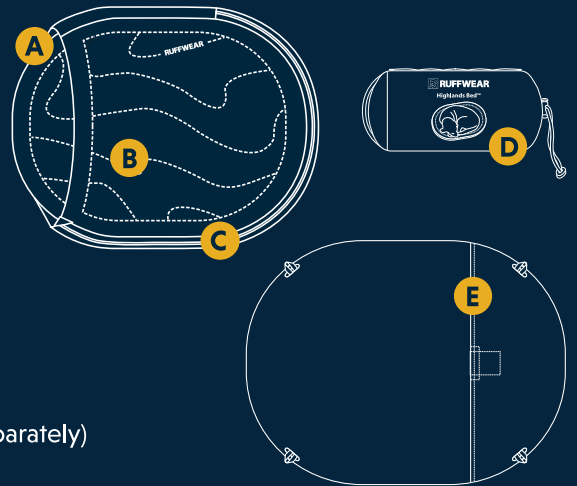

Highlands™ Sleeping Bag

a packable, durable sleeping bag for warmth, comfort and insulation on the trail

KEY FEATURES

Fits Approach™ Pack and Palisades™ Pack in all sizes

- A** Synthetic insulation insulates the dog from the ground
- B** Polyester fabric shell is water-resistant, quick-drying and durable
- C** Side zipper opens the bag wide for easy entry, zips closed to retain body heat
- D** Stuff sack included for storage and compressibility
- E** Integrated pad sleeve accommodates the Highlands Pad™ (sold separately) for additional insulation from hard surfaces (sold separately)

ACTIVITIES: Backpacking, Camping

SIZING

FLAT
35 x 26 in; 1 in loft
(89 x 66 x 2.5 cm)

STUFFED
12 x 7 in
(30 x 18 cm)

WEIGHT
1 lb 10.8 oz
(760 g)

Materials

- Polyester fabric shell
- Polyester insulation
- YKK reverse-coil zipper
- Elastic stake-out loops
- Made in Vietnam